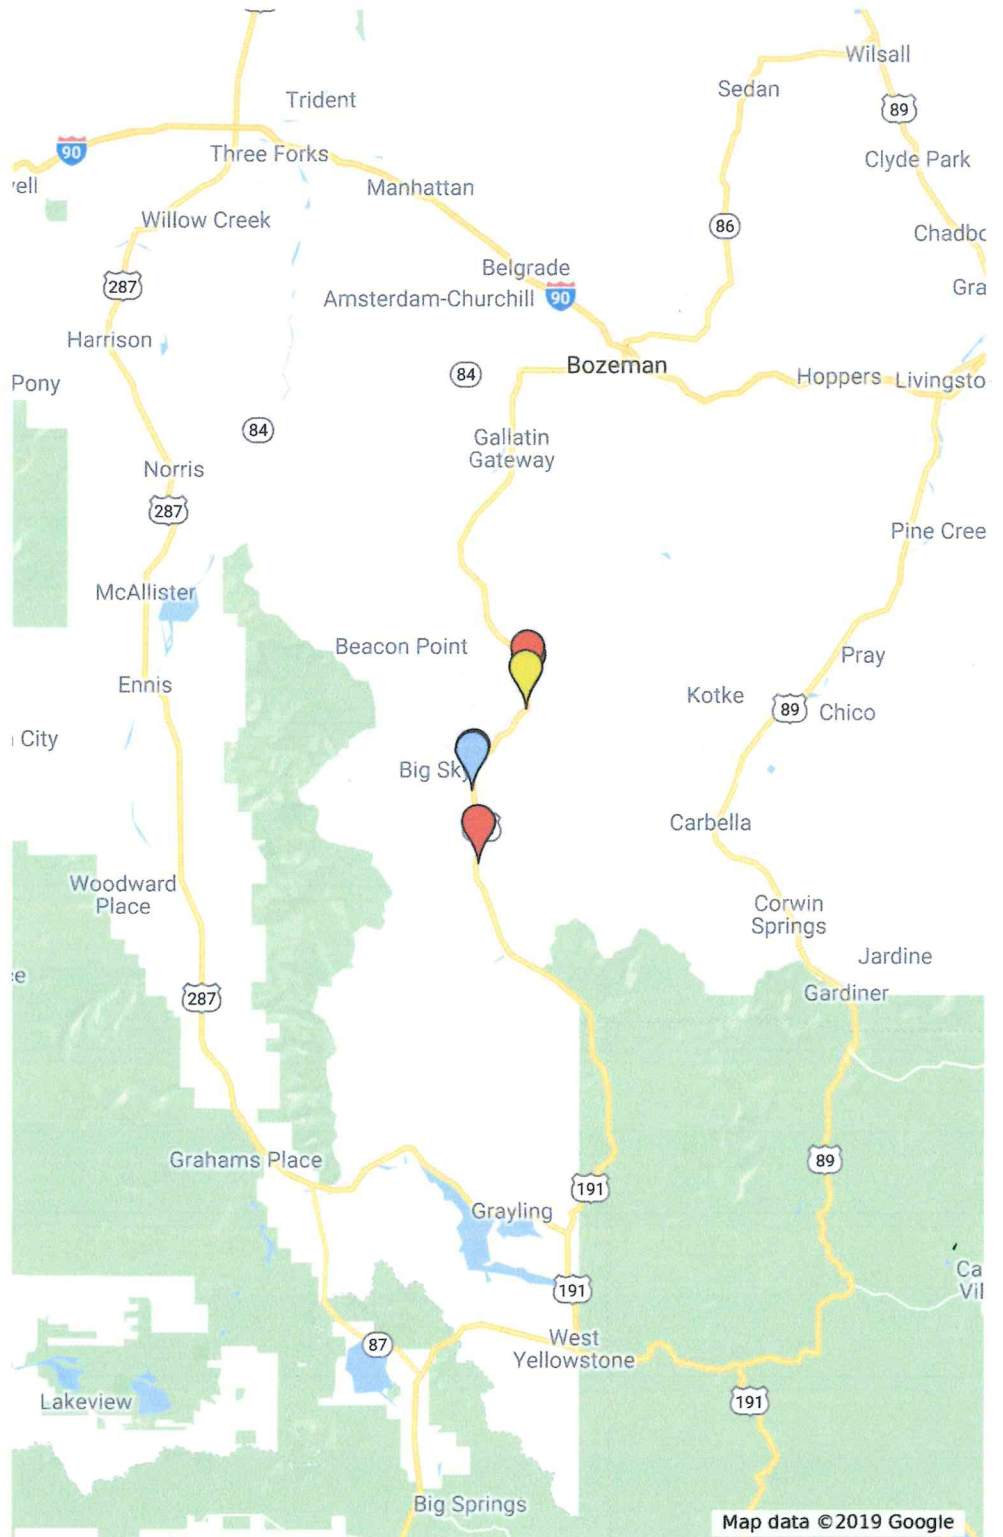

Route Four AM

Route Four AM / Robin
Driver: Mr. McMinn

Untitled layer

-  S1 - 7:30 Cinnamon lodge
-  S2 - 7:45 54700 Gallatin gateway
-  S3- 7:56 Karst Pullout
-  S-4 8:00 Golden Gate Bridge Pullout
-  S5- 8:08 Ramshorn A Sawtooth/Anaconda
-  S6- 8:10 Ramshorn B Primrose/Beartooth Ct.
-  S7- 8:12 Ramshorn C Riverview/Beartooth Ct.

Karst and Ramshorn

Route Four PM

Route Four PM / Robin
Driver: Mr. McMinn

Untitled layer

-  S1- 3:49 Ramshorn C
Riverview/Beartooth Ct.
-  S2- 3:51 Ramshorn B
Primrose/Beartooth Ct.
-  S3- 3:53 Ramshorn A
Sawtooth/Anaconda
-  S4- 4:02 Golden Gate Bridge
Pullout
-  S5 4:03 54700 Gallatin
Gateway
-  S- 4:06 Karst Pullout6
-  S7 4:17 Cinnamon lodge

Karst and Ramshorn