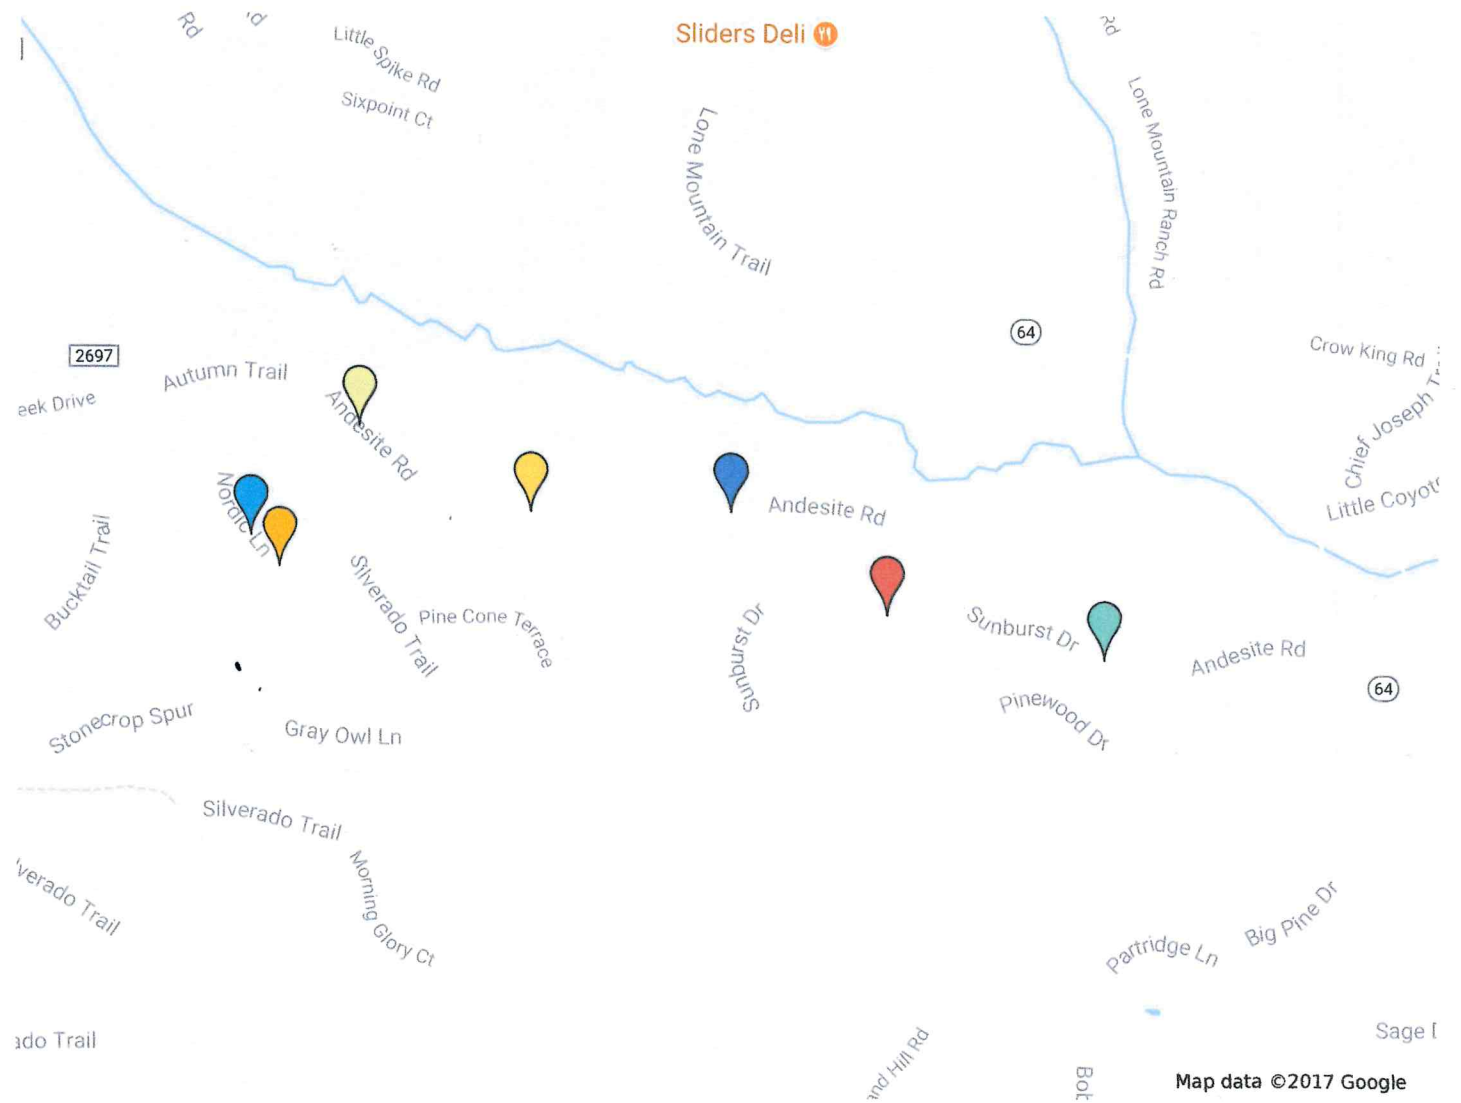

Route 3 AM

Route Three AM / Bear
Driver: Ms. Lori

Untitled layer

Stop 1:
7:40..Eaglehead/Sunburst

Stop 2: 7:43
Sprucewood/Eaglehead

Stop 3: 7:46 1089 Andesite

Stop 4: 7:48 Andesite/Nordic

Stop 5: 7:49 334 Nordic Lane

Stop 6: 7:50 234 Nordic Lane

Stop 7: 7:52 3866 Andesite
Lane

Stop 8- 8:04 385 Beavertail Rd.

Route Three PM

Route Three PM / Bear
Driver: Ms. Lori

Untitled layer

Stop 1: 3:55 385 Beavertail Ln

Stop 2: 4:06 Eaglehead & Sunburst

Stop 3: 4:07 Sprucewood & Sunburst

Stop 4: 4:11 1089 Andesite Rd.

Stop 5: 4:12 Andesite & Nordic

Stop 6: 4:14 334 Nordic Ln

Stop 7: 4:15 234 Nordic Ln

Stop 8: 4:17 3866 Andesite Ln