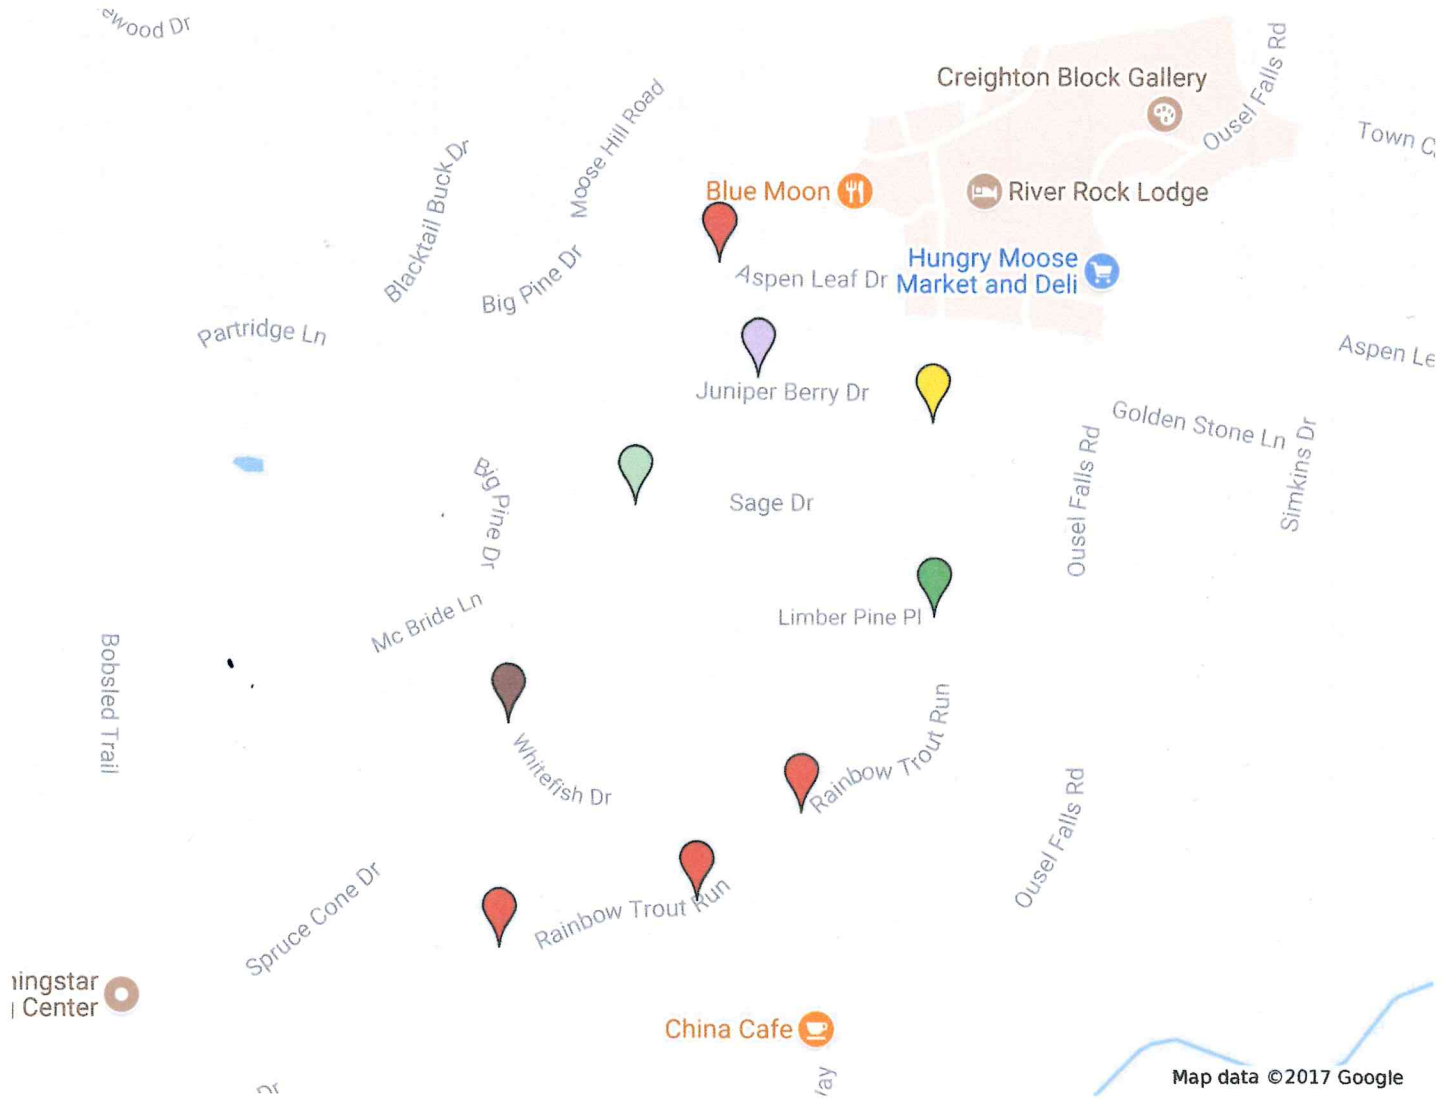

# Route Two AM

Route Two AM / Bison  
Driver: Mr. Brad

Untitled layer

S1- 7:42 Rainbow Trout/Sage

S2- 7:45 Rainbow Trout/Limber Pine

S3 - 7:48 277 Rainbow Trout Run

S4 - 7:51 175 Rainbow Trout Run

S5- 7:52 Rainbow Trout/Cutthroat Trout

S6- 7:55 Spruce Cone/Whitefish

S7- 7:58 - 34 Sage

S8- 8:02 McBride Park - West End

S9- 8:04 Aspen/Spruce Cone

Rainbow Trout Run

# Route Two PM

Route Two PM / Bison  
Driver: Mr. Brad

Untitled layer

-  S1- 3:56 Rainbow Trout/Sage
-  S2- 3:59 Rainbow Trout/Limber Pine
-  S3 - 4:02 277 Rainbow Trout Run
-  S4 - 4 :04 175 Rainbow Trout Run
-  S5- 4:06 Rainbow Trout/Cutthroat Trout
-  S6- 4:09 Spruce Cone/Whitefish
-  S7- 4:12 - 34 Sage
-  S8- 4:16 McBride Park- West End
-  S9- 4:18 Aspen/Spruce Cone

Rainbow Trout Run